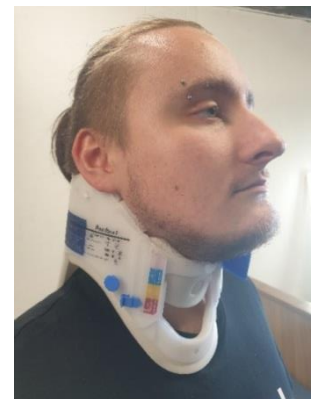

Mattresses

- Blue mattresses – 41 POA
- Pre-owned mattresses – 8 POA
- Rolled mattresses – 54 POA

UNISEX STERILE GOWNS – GOOD SIZES